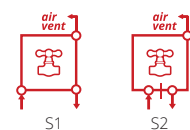

Max. working
pressure/Presiune
max. de lucru 10 bar

Max. working temperature/
Temperatură max. de lucru
90 °C

Mounting kit included/
Kit montaj inclus: K06
pag. 154

* When you order, you must mention the type of connection you require. The price changes according to the requirements.
Când comandați trebuie să menționați tipul de alimentare necesar. Prețul se modifică în funcție de cerințe.