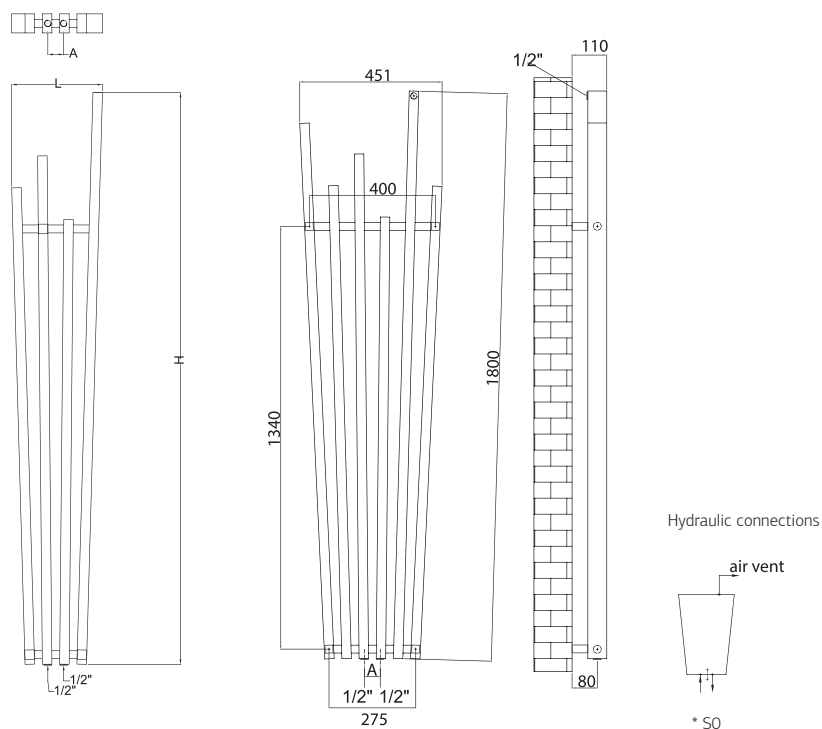

* Atunci când comandați, trebuie să menționați tipul de alimentare de care aveți nevoie./When you order, you must mention the type of connection you require.